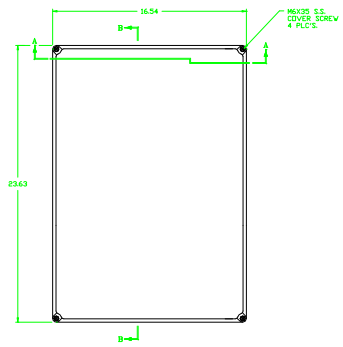

FRONT VIEW
WITHOUT COVER

SECTION B-B

SECTION A-A

NOTES									
UL50 TYPE 4X,6, & IEC 60529 IP66, IP67							TOLERANCES	DECIMAL	FRACTIONAL
COLOR: GLACIER GRAY							UNLESS SPECIFIED	0.000	1/16
MATERIAL	REV	BY	DATE	CHK BY	DATE	APP BY	CUSTOMER	HUBBELL WIEGMANN	
								HUBBELL WIEGMANN	
								PART NO. HW-2641683C	
								SCALE: AS SHOWN	
								ENCLOSURE	