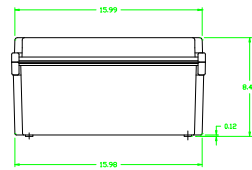

FRONT VIEW
WITHOUT COVER

SECTION B-B

SECTION A-A

NOTES									
UL50 TYPE 4X,6, & IEC 60529 IP66, IP67							TOLERANCES	DECIMAL	FRACTIONAL
COLOR: GLACIER GRAY							UNLESS SPECIFIED	0.000	1/16
MATERIAL	REV	BY	DATE	CHK BY	DATE	APP BY	CUSTOMER	HUBBELL WIEGMANN	
								HUBBELL WIEGMANN	
								PART NO. HW-2641683C	
								SCALE: AS SHOWN	
								ENCLOSURE	