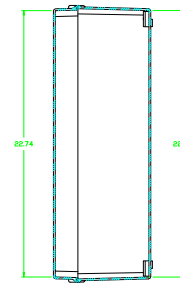

FRONT VIEW
WITHOUT COVER

SECTION B-B

SECTION A-A

NOTES									
UL50 TYPE 4X,6, & IEC 60529 IP66, IP67							TOLERANCES	DECIMAL	FRACTIONAL
COLOR: GLACIER GRAY							UNLESS SPECIFIED	0.000	1/16
MATERIAL	REV	BY	DATE	CHK BY	DATE	APP BY	CUSTOMER	HUBBELL WIEGMANN	
								HUBBELL WIEGMANN	
								PART NO. HW-2641683C	
								SCALE: AS SHOWN	
								ENCLOSURE	