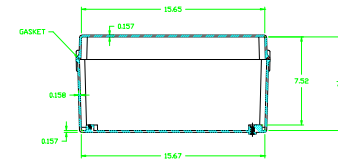

FRONT VIEW
WITHOUT COVER

SECTION B-B

SECTION A-A

NOTES									
UL50 TYPE 4X,6, & IEC 60529 IP66, IP67							TOLERANCES	DECIMAL	FRACTIONAL
COLOR: GLACIER GRAY							UNLESS SPECIFIED	0.000	1/16
MATERIAL	REV	BY	DATE	CHK BY	DATE	APP BY	CUSTOMER	HUBBELL WIEGMANN	
								HUBBELL WIEGMANN	
								PART NO. HW-2641683C	
								SCALE: AS SHOWN	
								ENCLOSURE	